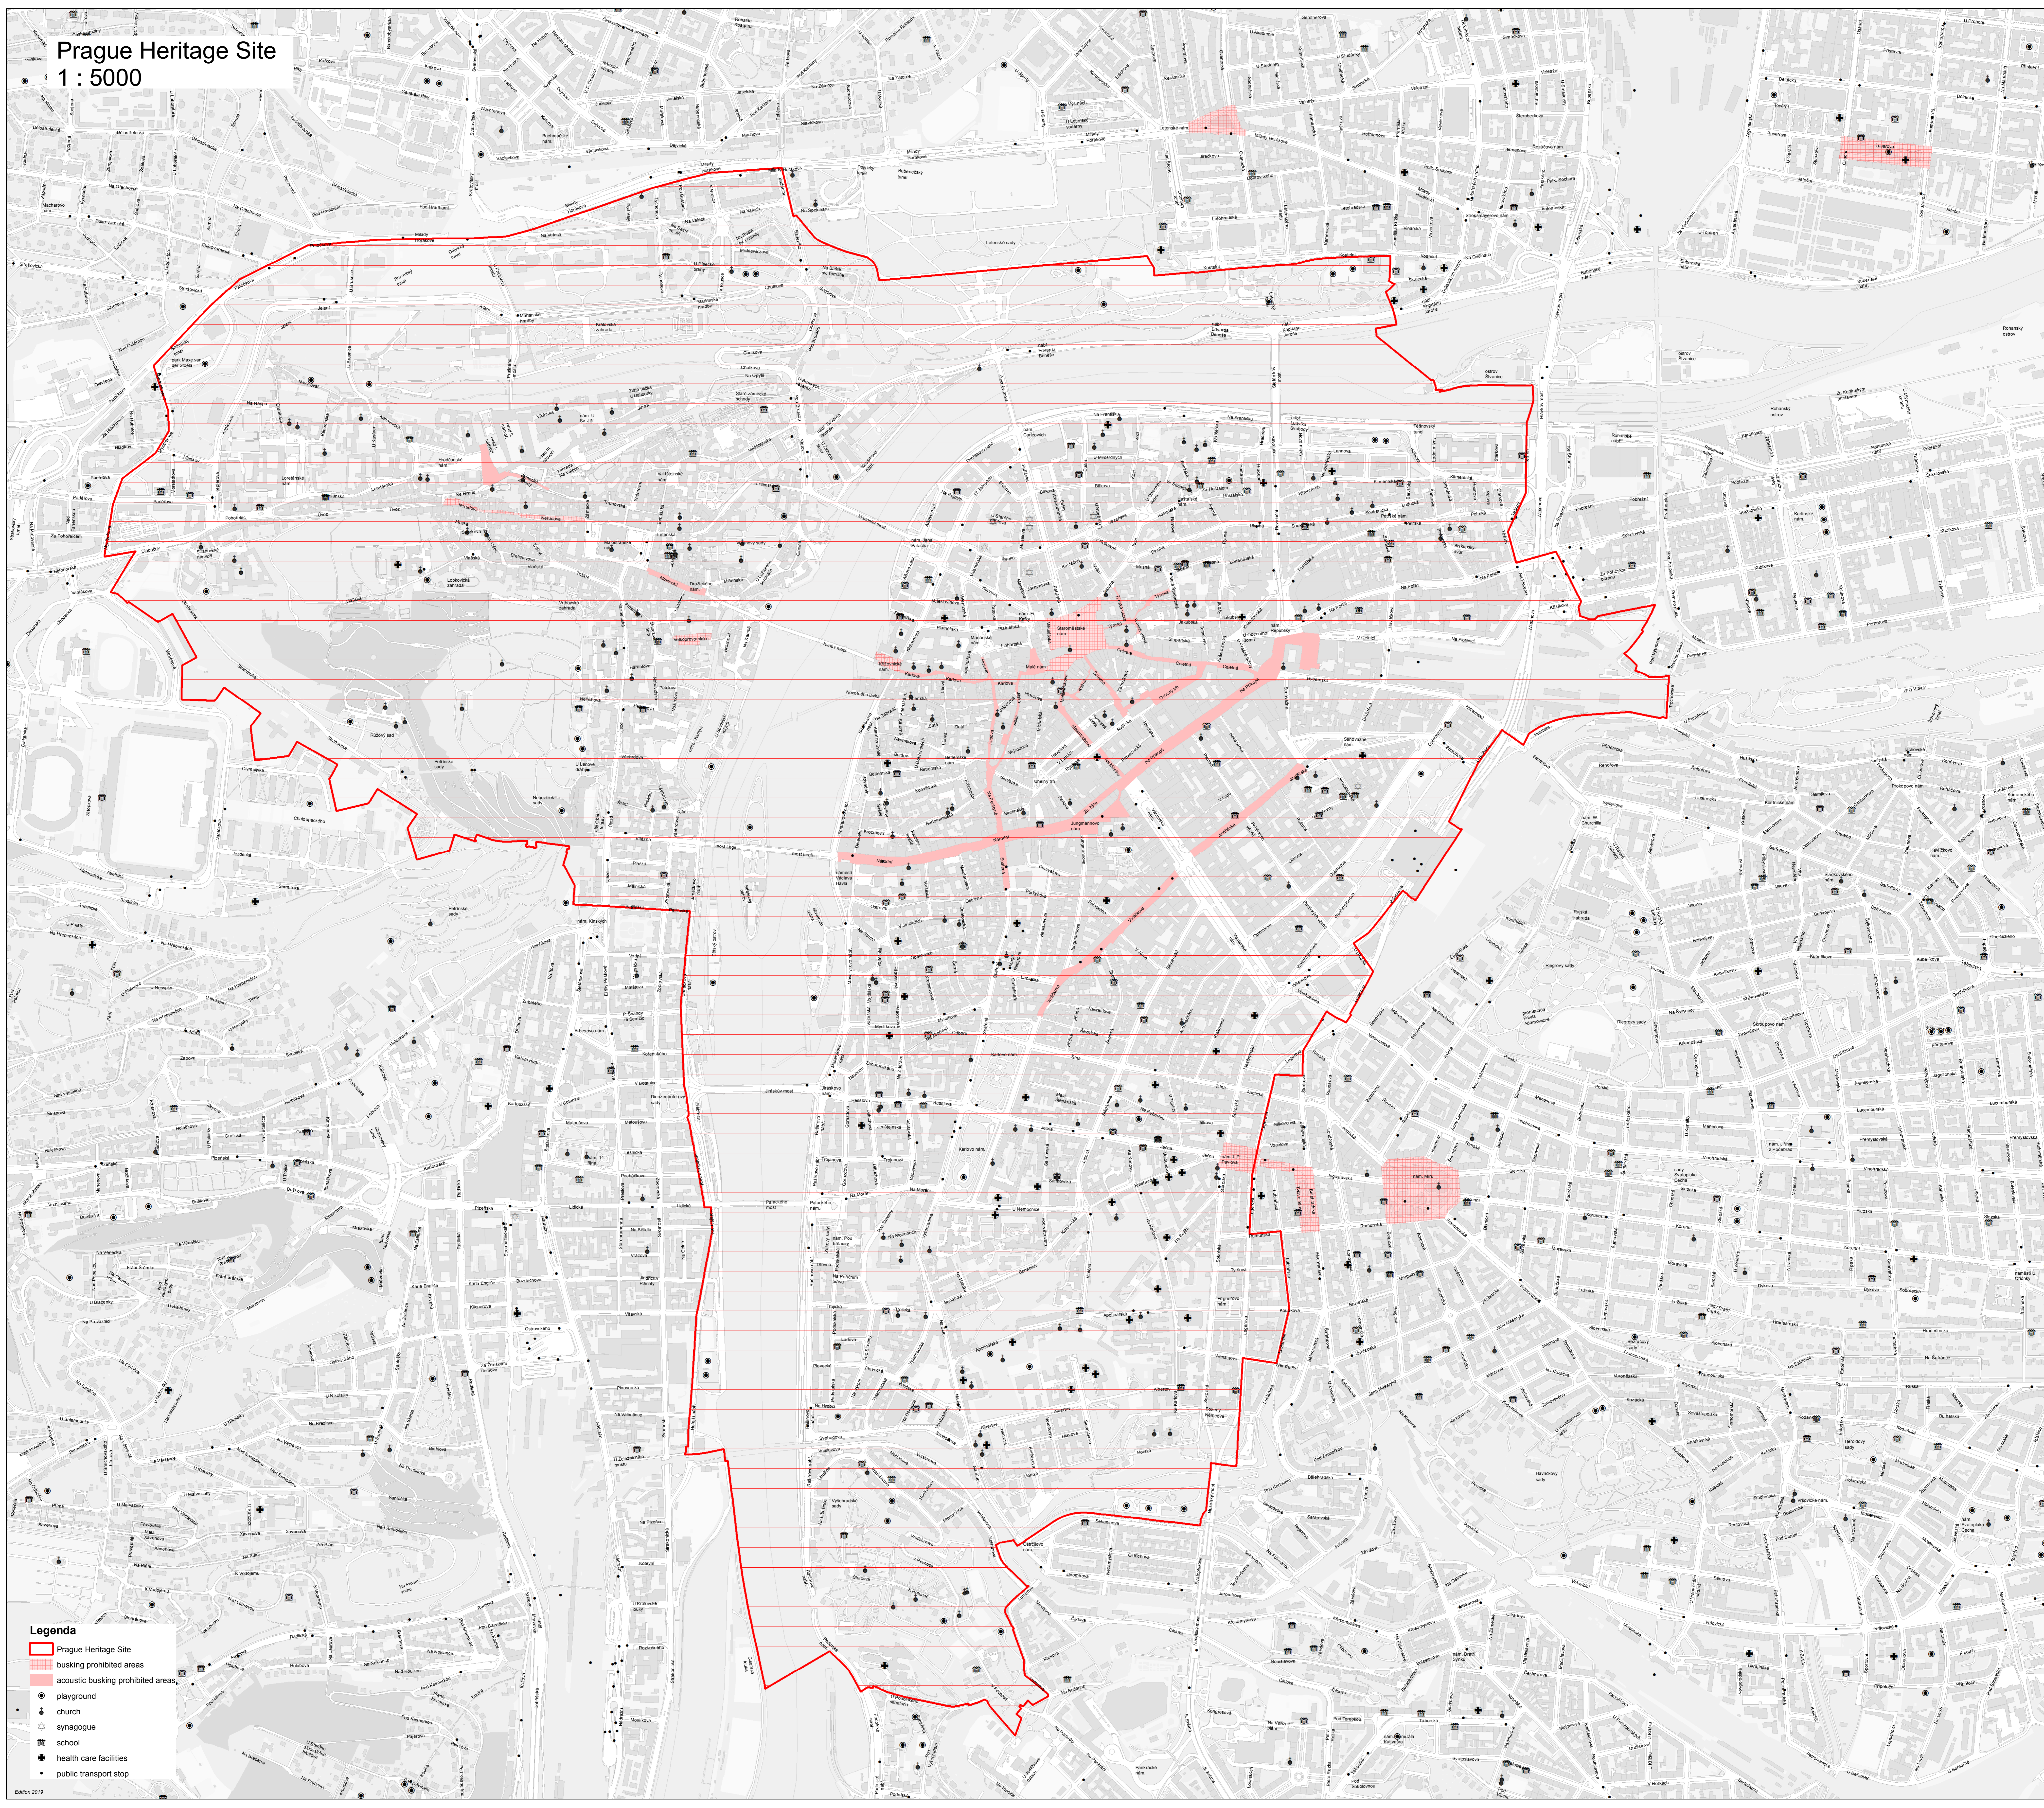

# Prague Heritage Site

1 : 5000

- Legenda**
- Prague Heritage Site
  - busking prohibited areas
  - acoustic busking prohibited areas
  - playground
  - church
  - synagogue
  - school
  - health care facilities
  - public transport stop